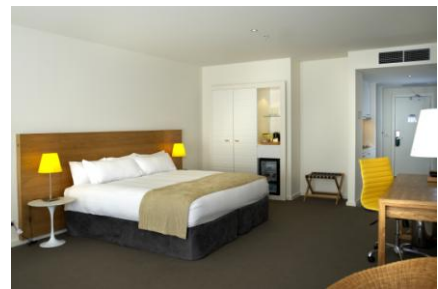

Quest Brighton On The Bay

Wedding Packages

Quest Brighton on The Bay is located opposite the Port Phillip Bay foreshore, only 20 minutes from the city, our property allows you to enjoy the seaside suburbs atmosphere while being close enough to the city to stay in touch. Quest Brighton On The Bay boasts 59 stylish rooms & Studio apartments for all your accommodation needs. So whether in the Bayside area for work, rest or play, let our friendly and conscientious staff assist you.

Let *Brighton on the Bay* take care of you wedding accommodation, our wedding packages are perfect for the Bridge & Groom as well as Friends & Relatives.

The Friends & Relatives package includes: room, car parking, late check –out at 12pm and Breakfast for 2 in Verve Restaurant. The Bridge & Groom package includes: room, car parking, late check –out at 12pm, an Endota Gift Pack and Breakfast for 2 in Verve Restaurant

Rates are valid until December 31st 2010 and all bookings must be made directly with *Quest Brighton On The Bay*.

Attic Room

Room features a queen bed which comfortably sleeps two adults, private bathroom facilities, minibar and tea and coffee making facilities. Some Attic rooms feature a balcony, and are subject to availability.

All rooms feature plenty of natural light and have incorporated into the rooms are a corporate savvy workstation with media hub, LCD TV, Foxtel, and broadband.

Attic Room

Friends & Relatives

$183.00 per night

Superior Room

Room features plenty of additional space, features include: a queen bed (or king bed) which comfortably sleeps two adults, private bathroom facilities, minibar and tea and coffee making facilities.

Some Superior rooms feature a balcony, and are `subject to availability.

Superior Room

Friends & Relatives